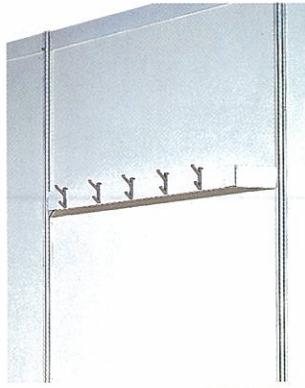

Pegboard PB-20
(with 10 hooks)
950W X 2180H mm

R8 Coat Hanger ES-09

Catalogue Holder CH-02
(metal)
970L X 50D X 280H mm

A4 Catalogue Holder CH-01
(acrylic)
235L X 50D X 300H mm

Sloped Shelf SS-01 or
Flat Shelf FS-01
1000L X 300W mm

Lockable Door ED-01
950W X 1910H mm

Folding Door ED-02
950W X 2000H mm

Curtain ED-03
950W X 2000H mm

System Ceiling Beam SC-01
1000L X 1000W X 70H mm

System Ceiling Grid SC-02
1000L X 1000W X 175H mm

Metal Ceiling Panel SC-03
(perforated)
1000L X 1000W