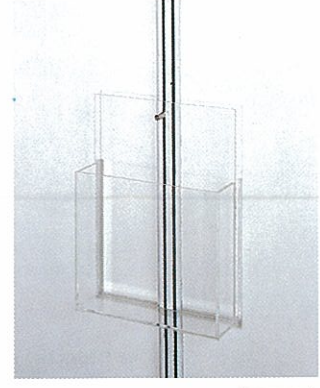

Pegboard PB-20
(with 10 hooks)
950W X 2180H mm

R8 Coat Hanger ES-09

Catalogue Holder CH-02
(metal)
970L X 50D X 280H mm

A4 Catalogue Holder CH-01
(acrylic)
235L X 50D X 300H mm

Sloped Shelf SS-01 or
Flat Shelf FS-01
1000L X 300W mm

Lockable Door ED-01
950W X 1910H mm

Folding Door ED-02
950W X 2000H mm

Curtain ED-03
950W X 2000H mm

System Ceiling Beam SC-01
1000L X 1000W X 70H mm

System Ceiling Grid SC-02
1000L X 1000W X 175H mm

Metal Ceiling Panel SC-03
(perforated)
1000L X 1000W